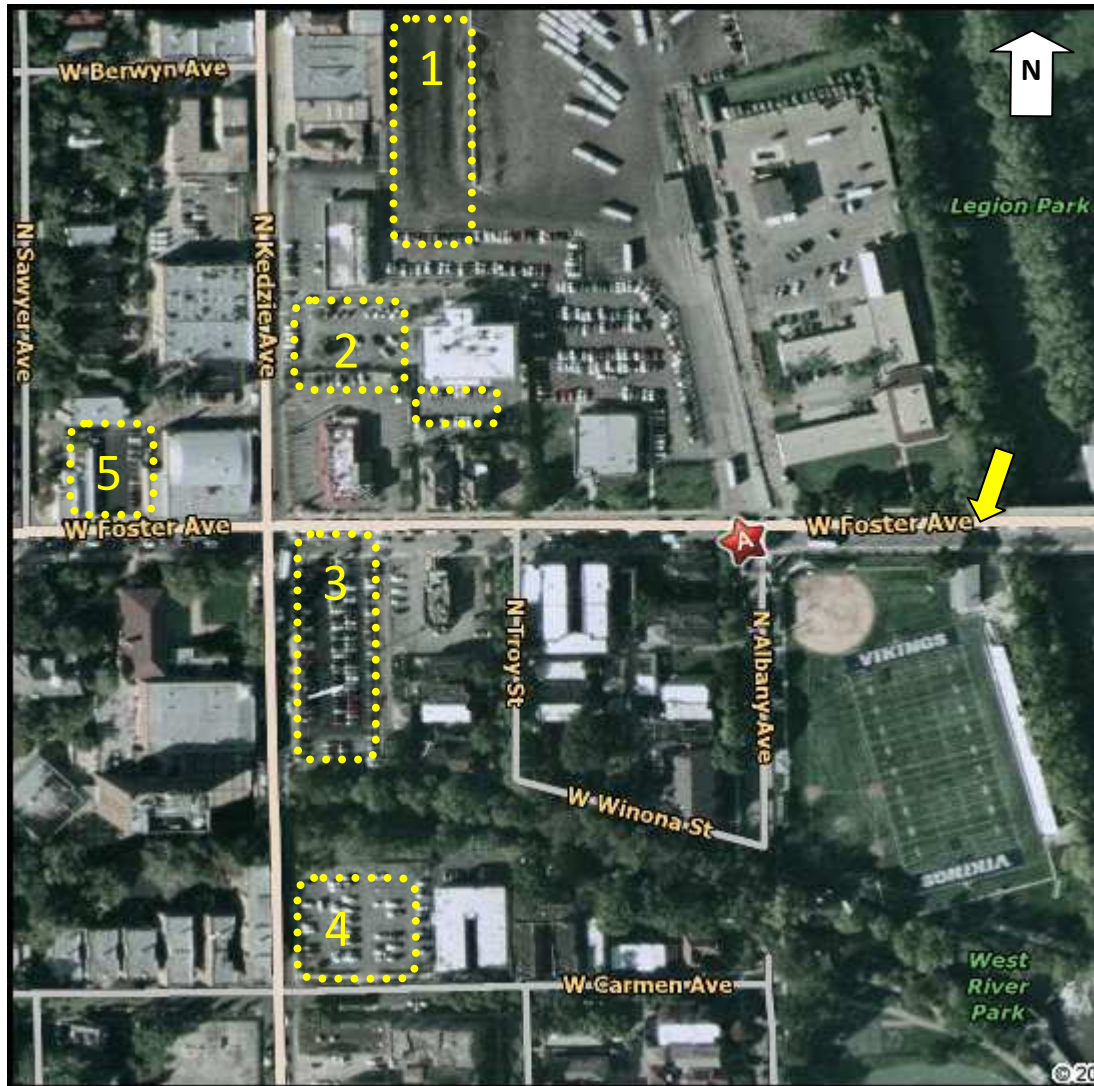

## IWFL Championship Game Parking

 entrance **Holmgren Athletic Complex**

1. CTA Bus Terminal – Enter from Foster at Albany. Follow fence through to rear parking area
2. Foster Bank - Enter from Kedzie, North of Foster
3. North Park University Lot – Enter from Kedzie south of Foster
4. North Park University Lot – Enter from Kedzie south of Foster
5. North Park University Lot – Enter from Kedzie through alley one building north of Foster